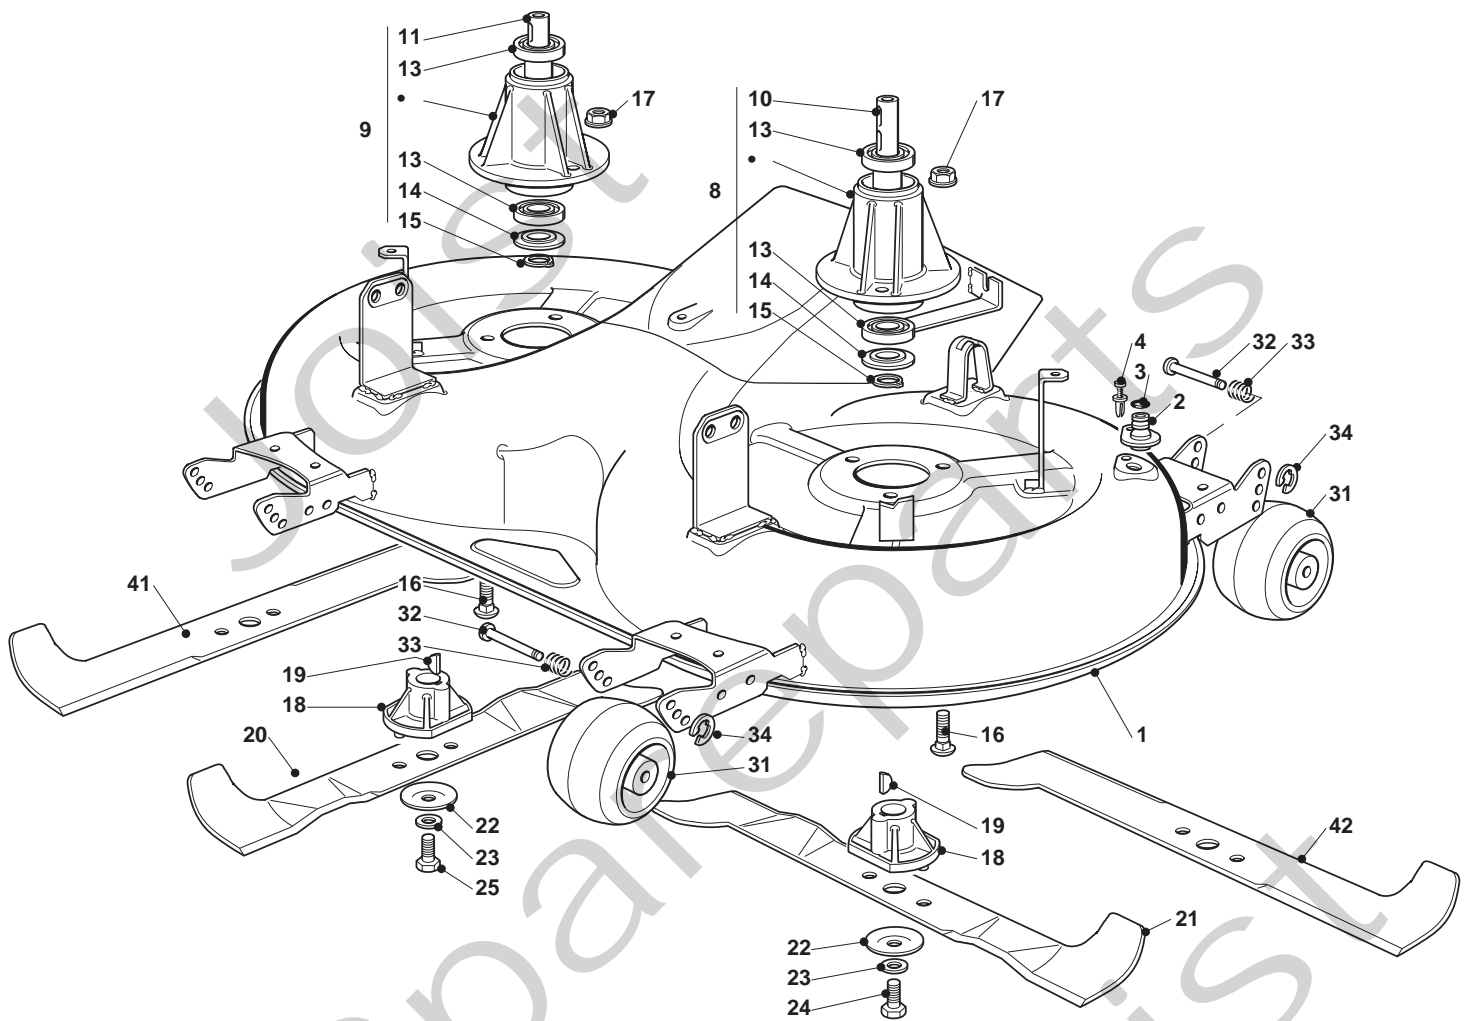

ESTATE GRAND ROYAL

ESTATE GRAND ROYAL

Pos. Fig.	Antal Quantity	Art No Part No	Benämning	Description	Anmärkning Notes
1	1	382564215/0	Cutting Plate Yellow	Cutting Plate Yellow	
2	2	25033060/0	Water Hose Connection	Water Hose Connection	
3	2	19035000/0	O ring	Or Ring	
4	2	12500030/0	Rivet	Rivet	
8	1	82207200/1	Main Shaft Support	Main Shaft Support	
9	1	82207201/2	Fläns	Secondary Shaft Support	
10	1	25020800/1	Knivaxel	Main Blade Shaft	
11	1	25020801/2	Knivaxel	Secondary Blade Shaft	
13	4	19216032/0	Kullager	Bearing	
14	2	25160501/0	Dammskydd	Dust Cover	
15	2	12609260/0	Seeger	Seeger	
16	6	12818700/0	Skruv	Screw	
17	6	12154210/0	Mutter	Nut	
18	2	25463200/0	Knivfäste	Blade Hub	
19	2	12139100/0	Kil	Feather, Crankshaft Ø 22.2	
20	1	82004350/0	Kniv	Right Blade Mulching, Winged (Mod. 122)	
21	1	82004349/0	Kniv	Left Blade Mulching, Winged (Mod. 122)	
22	2	22160400/0	Dammskydd	Dust Cover	
23	2	12523080/0	Bricka	Washer	
24	1	12735694/0	Skruv	Screw	
25	1	12735695/1	Skruv	Screw	
31	4	182700004/0	Anti Scalp Wheel Ø 100	Anti Scalp Wheel Ø 100	
32	4	125510121/0	Stift	Pin	
33	4	22450115/0	Fjäder	Spring	
34	4	12000930/0	Avgasrör	Crown Fastener	
41	1	82004343/0	Kniv	Right Blade, Winged (Mod. 122)	
42	1	82004342/0	Kniv	Left Blade, Winged (Mod. 122)