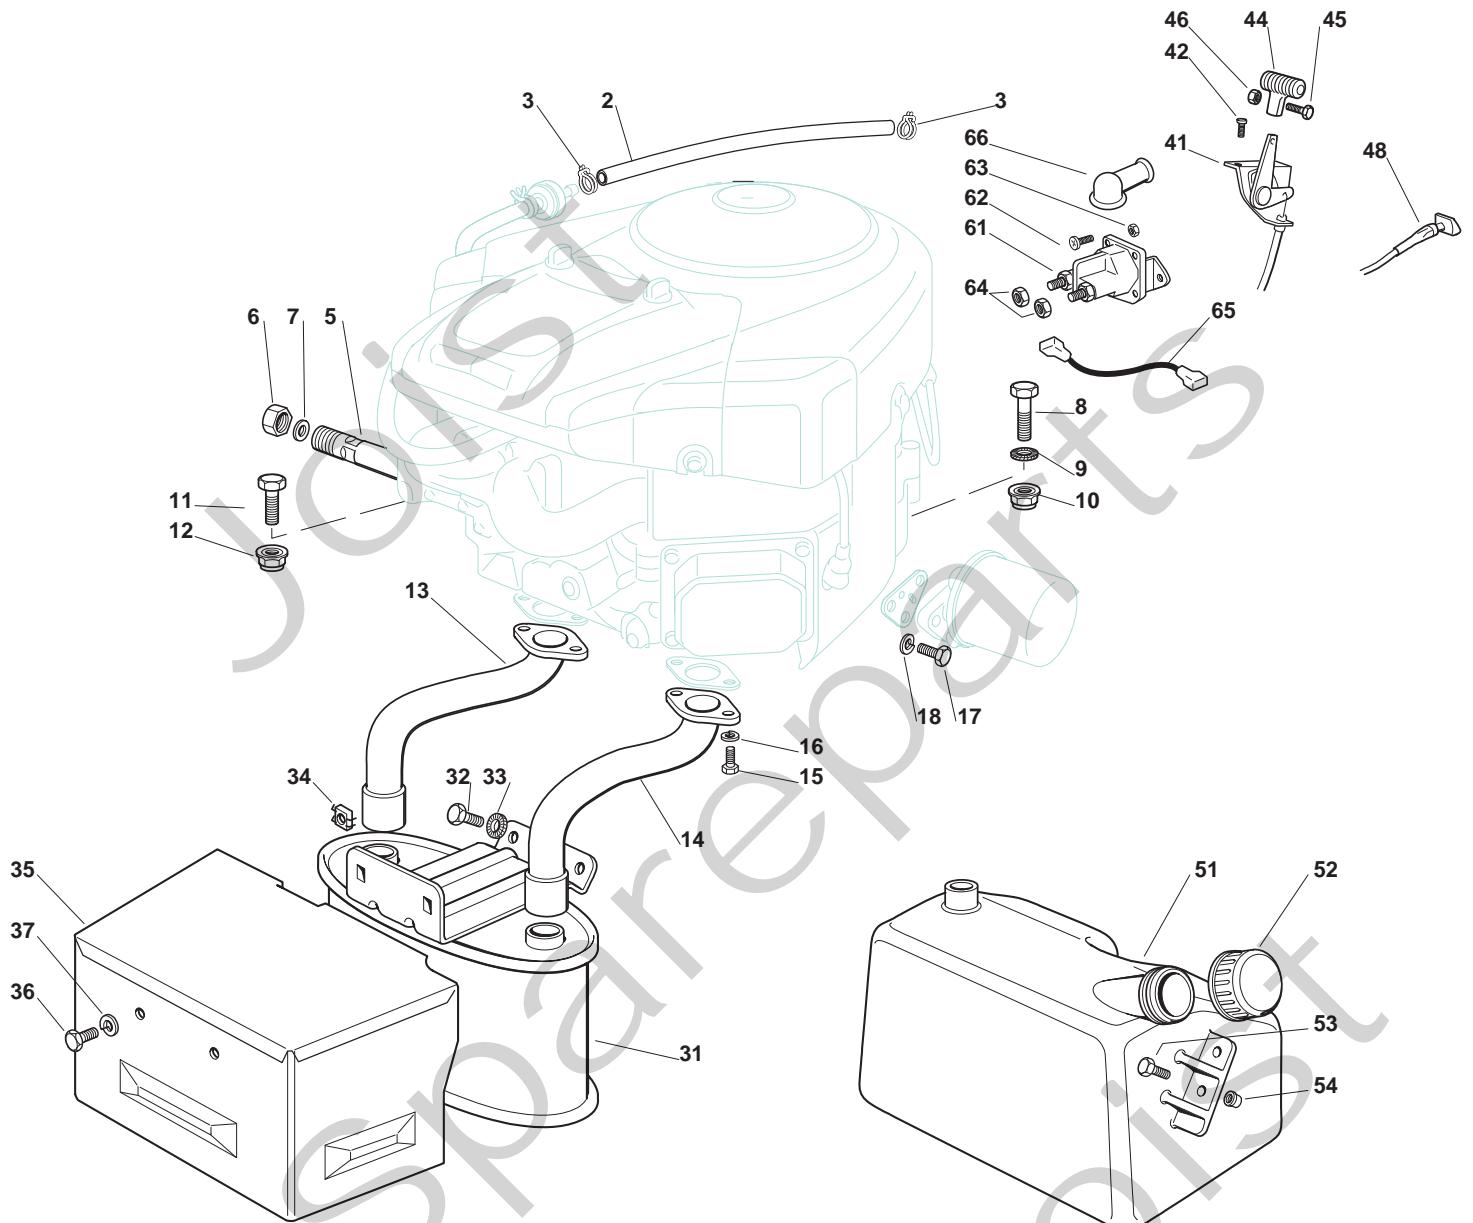

ESTATE GRAND ROYAL

Pos. Fig.	Antal Quantity	Art No Part No	Benämning	Description	Anmärkning Notes
2	1	25869016/1	Vevstake	Connecting Tube	
3	2	18375051/1	Slangklämma	Fair Led	
5	1	25598050/0	Oil Discharge Extension	Oil Discharge Extension	
6	1	18737849/0	Lock	Oil Cap	
7	1	18401001/1	Tätningring	Oil Seal	
8	1	12691115/0	Skruv	Left Screw	
9	1	12540260/0	Bricka	Washer	
10	1	12154210/0	Mutter	Nut	
11	3	12691100/0	Skruv	Left Screw	
12	3	12154210/0	Mutter	Nut	
13	1	18738214/0	Avgasrör	Exhaust Right Tube	
14	1	18738215/0	Avgasrör	Exhaust Left Tube	
15	4	12735530/0	Skruv	Screw	
16	4	12583500/0	Bricka	Grower	
17	3	12791400/0	Skruv	Screw	
18	3	12582100/0	Bricka	Washer	
31	1	82750003/0	Ljuddämpare	Muffler	
32	2	12793102/0	Skruv	Screw	
33	2	12540260/0	Bricka	Washer	
34	2	12360425/0	Mutter	Nut	
35	1	82598005/2	Skydd	Guard	
36	2	12792611/0	Skruv	Screw	
37	2	12583500/0	Bricka	Grower	
41	1	82000211/1	Gasreglage	Accelerator	
42	2	125943012/0	Skruv	Screw	
44	1	25394501/0	Knopp	Knob	
45	1	12726388/0	Stift	Screw	
46	1	12290800/0	Mutter	Nut	
51	1	25735111/3	Tank	Tank	
52	1	25795000/1	Lock	Cap	
53	2	12788910/0	Skruv	Screw	
54	2	12500092/0	Rivet	Rivet