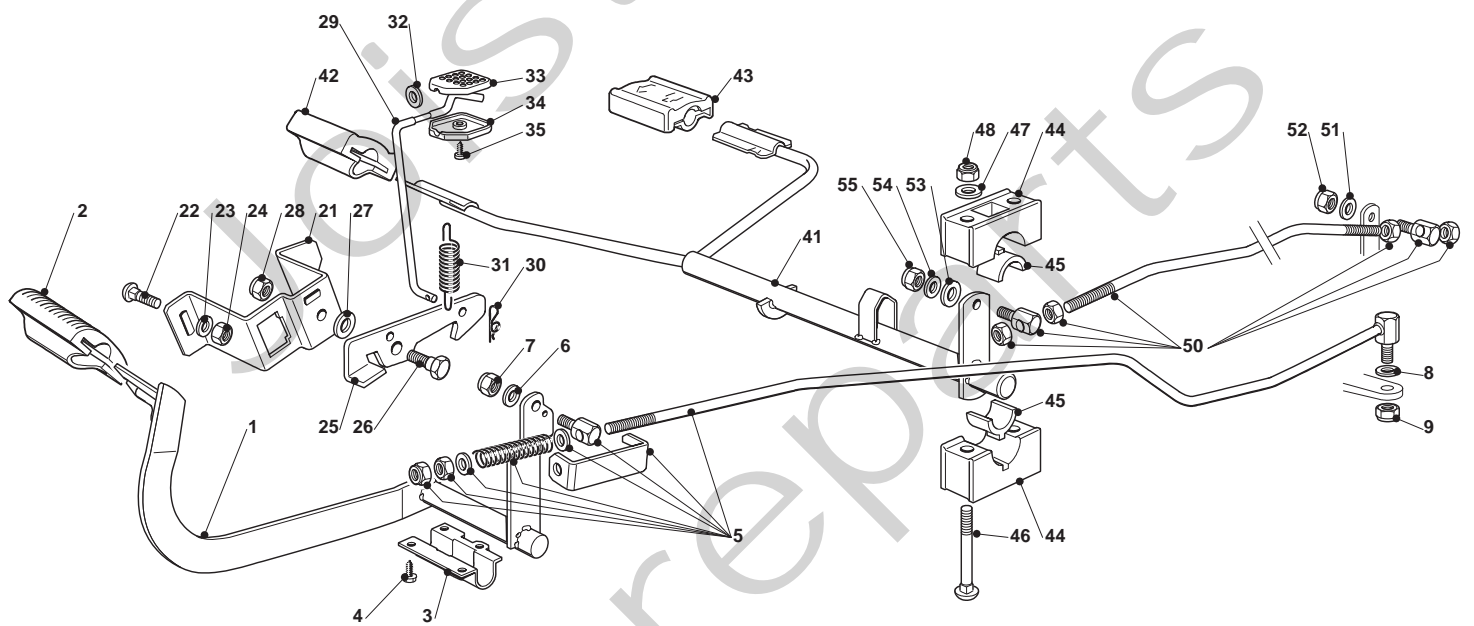

ESTATE GRAND ROYAL

ESTATE GRAND ROYAL

Pos. Fig.	Antal Quantity	Art No Part No	Benämning	Description	Anmärkning Notes
1	1	82500011/2	Pedal	Pedal	
2	1	325110416/0	Clamp Cover	Clamp Cover	
3	1	325547081/2	Trombocyt	Plate	
4	4	12731601/0	Skruv	Screw	
5	1	382000582/0	Länk	Rod	
6	1	12521350/0	Bricka	Washer	
7	1	12155000/0	Mutter	Nut	
8	2	12521360/0	Bricka	Washer	
9	1	12155000/0	Mutter	Nut	
21	1	325785143/1	Stöd	Support	
22	2	12815210/0	Skruv	Screw	
23	1	12523040/0	Bricka	Washer	
24	2	12154510/0	Mutter	Nut	
25	1	25253001/0	Hake	Hook	
26	1	22524970/2	Stift	Pin	
27	1	25670011/0	Bricka	Washer	
28	1	12155000/0	Mutter	Nut	
29	1	125033097/0	Länk	Rod	
30	1	24487997/0	Bricka	Washer	
31	1	25430213/0	Fjäder	Spring	
32	1	12523040/0	Bricka	Washer	
33	1	325592001/0	Knopp	Knob	
34	1	325592002/0	Knopp	Knob	
35	1	12727815/0	Skruv	Screw	
41	1	382000389/0	Drive Pedal	Drive Pedal	
42	1	325110417/0	Clamp Cover Front	Clamp Cover Front	
43	1	325110418/0	Clamp Cover Rear	Clamp Cover Rear	
44	4	325785354/0	Stöd	Bracket	
45	4	325034003/0	Bussning	Brass	
46	4	112815271/0	Skruv	Screw	
47	4	12523040/0	Bricka	Washer	
48	4	12154510/0	Mutter	Nut	
50	1	382000579/0	Länk	Rod	
51	1	12523040/0	Bricka	Washer	
52	1	12154510/0	Mutter	Nut	
53	1	12521360/0	Bricka	Washer	
54	1	12523040/0	Bricka	Washer	
55	1	12154510/0	Mutter	Nut