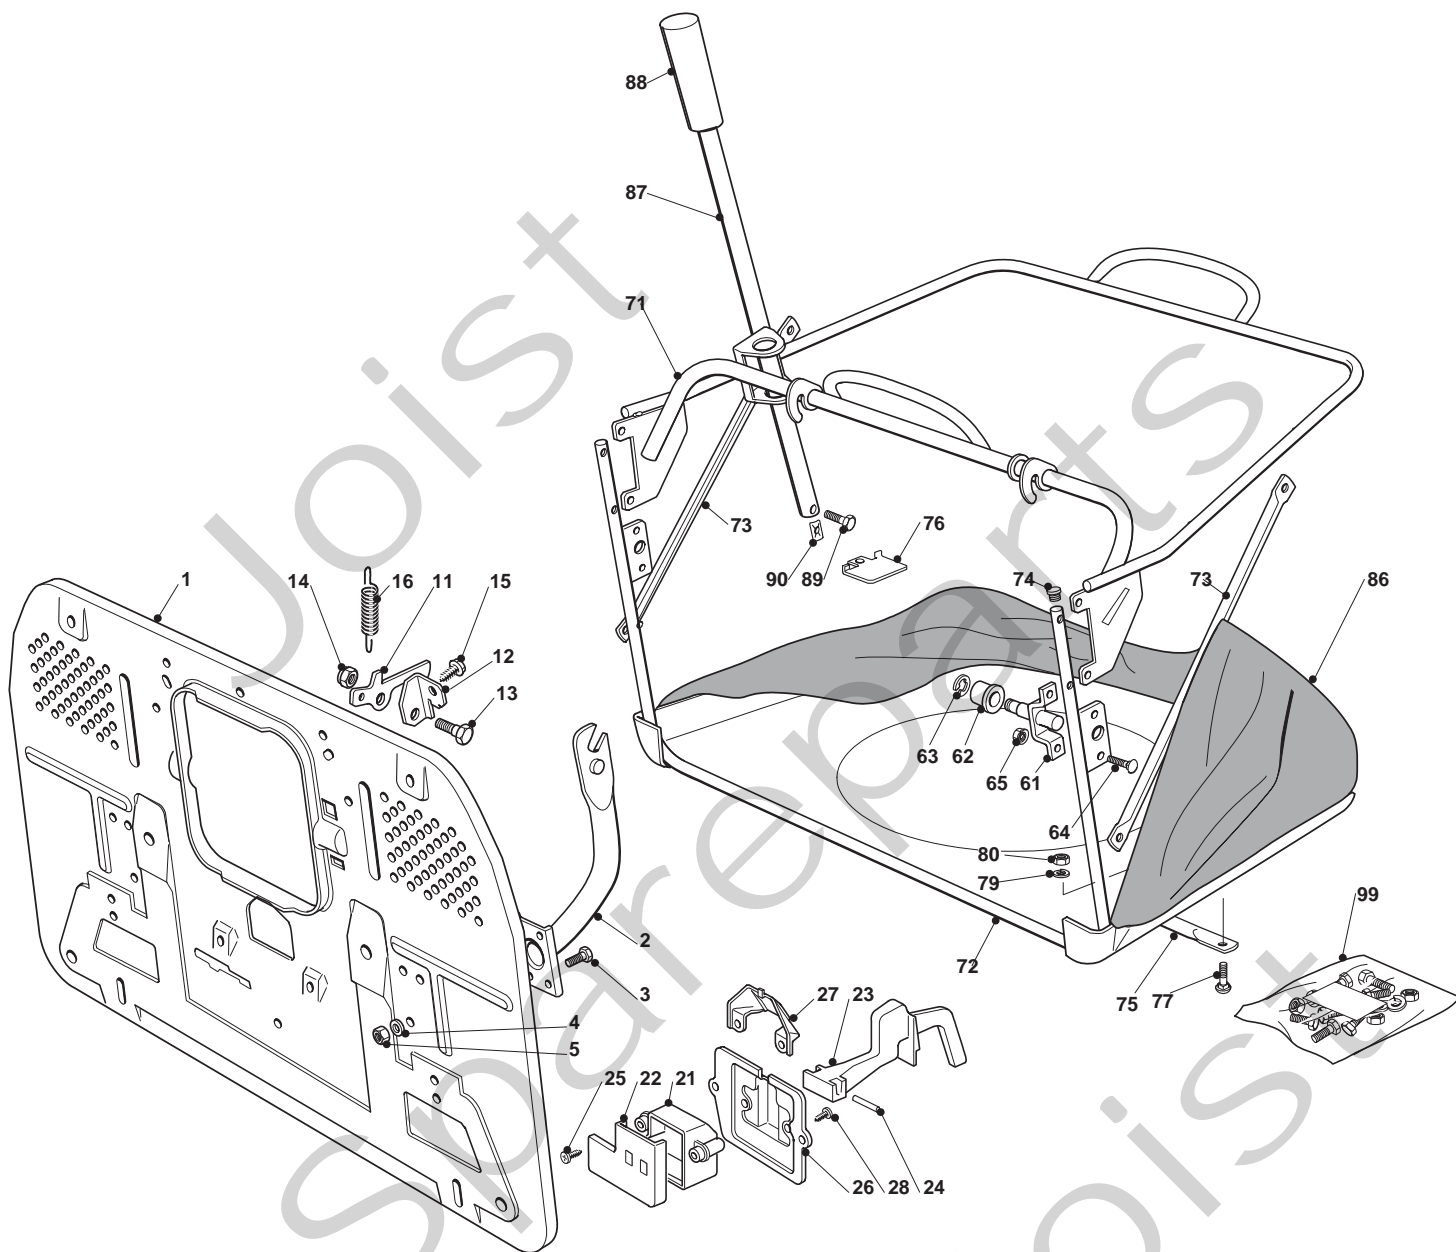

ESTATE GRAND ROYAL

ESTATE GRAND ROYAL

Pos. Fig.	Antal Quantity	Art No Part No	Benämning	Description	Anmärkning Notes
1	1	382547051/0	Tavla	Plate	
2	2	82774225/1	Stöd	Support	
3	6	12793102/0	Skruv	Screw	
4	6	12523060/0	Bricka	Washer	
5	6	12293201/0	Mutter	Nut	
11	1	325774417/0	Fäste	Clamp	
12	1	25755031/0	Fästvinkel	Bracket	
13	1	25510080/0	Stift	Pin	
14	1	12292102/0	Mutter	Nut	
15	1	12735122/0	Skruv	Screw	
16	1	27430579/0	Fjäder	Spring	
21	1	25600041/0	Skydd	Micro Protection	
22	1	25600042/0	Överbelastningsskydd	Protection Cover	
23	1	25318124/0	Arm	Lever	
24	1	12400030/0	Stift	Pin	
25	1	12728510/0	Skruv	Screw	
26	1	25785272/0	Knivskydd	Micro Protection	
27	1	25600048/0	Överbelastningsskydd	Protection Cover	
28	2	12728450/0	Skruv	Screw	
71	1	382800123/1	Chassi	Upper Frame	
72	1	382800089/1	Front Frame	Front Frame	
73	2	325650117/0	Trådbygel	Stiffening	
74	2	18566111/0		Cap	
75	1	82650043/0	Trådbygel	Lower Stiffening	
76	1	25547131/0	Trombocyt	Plate	
77	6	12815210/0	Skruv	Screw	
79	2	12521330/0	Bricka	Washer	
80	2	12154510/0	Mutter	Nut	
86	1	182105948/0	Uppsamlare	Grasscatcher	
87	1	25869029/1	Rör	Rod	
88	1	25394508/0	Handtag	Handle	
89	1	12788800/0	Skruv	Screw	
90	1	112157000/0	Mutter	Nut	
99	1	382180110/0		Screws Outfit