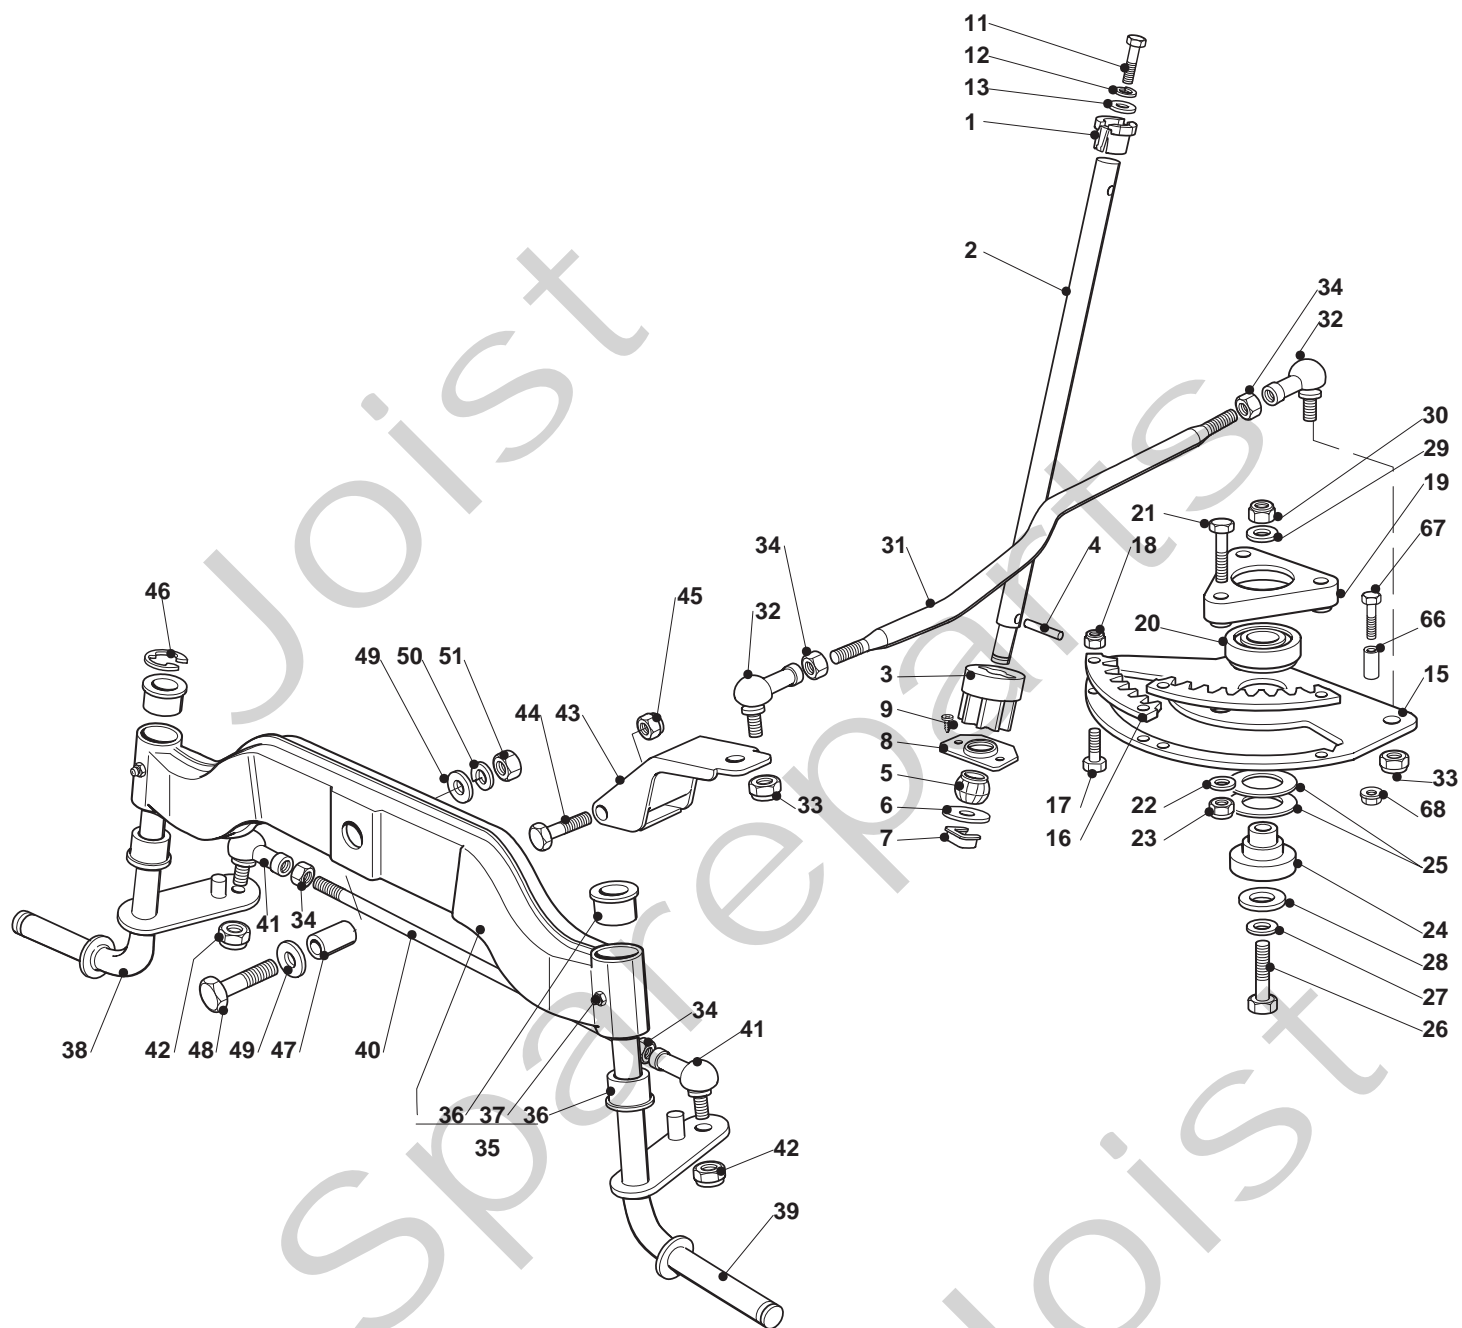

ESTATE GRAND ROYAL

Pos. Fig.	Antal Quantity	Art No Part No	Benämning	Description	Anmärkning Notes
1	1	25038004/0	Kompass	Bush	
2	1	125520010/0	Steering Column	Steering Column	
3	1	25570000/2	Drev	Pinion	
4	1	112714300/0	Skruv	Dowel	
5	1	25743000/0	Ledkåpa, Vä+Hö	Joint	
6	1	12521370/0	Bricka	Washer	
7	1	12436030/0	Trombocyt	Plate	
8	1	325785213/1	Stöd	Support	
9	2	12729601/1	Skruv	Screw	
10	1	112620250/0	Stift	Pin	
11	1	12691800/0	Skruv	Screw	
12	1	12583500/0	Bricka	Grower	
13	1	12523060/0	Bricka	Washer	
15	1	325735523/0	Steering Shaft	Steering Shaft	
16	2	325150000/0		Rack	
17	4	12791213/1	Skruv	Screw	
18	4	12154510/0	Mutter	Nut	
19	1	325774453/0	Fäste	Clamp	
20	1	119216047/0	Kullager	Bearing	
21	3	12691100/0	Skruv	Left Screw	
22	3	12523060/0	Bricka	Washer	
23	3	12155000/0	Mutter	Nut	
24	1	125510120/0	Stöd	Support	
25	2	22672153/0	Bricka	Washer	
26	1	12692395/0	Skruv	Screw	
27	1	12523080/0	Bricka	Washer	
28	1	12521390/0	Bricka	Washer	
29	1	12523080/0	Bricka	Washer	
30	1	12156602/0	Mutter	Nut	
31	1	25033003/1	Stång	Steering Rod	
32	2	122746616/0	Mutter	Joint	
32	2	22746600/0	Ledkåpa, vä+hö	Joint	
33	2	122746609/0	Mutter	Joint	
34	4	12156602/0	Mutter	Nut	
35	1	82034001/3	Equalizer With Bush (With 36 + 37)	Equalizer With Bush And Lubricator	
36	4	25034002/1	Bussning	Brass	
37	2	12379511/0	Smörjnippl	Grease Dispenser	
38	1	82230361/0	Right Stub Axle	Right Stub Axle	
39	1	82230359/0	Left Stub Axle	Left Stub Axle	
40	1	25840001/0	Stång	Tie Rod	
41	2	122746616/0	Mutter	Joint	
42	2	12156602/0	Mutter	Nut	
43	1	82318185/0	Spak	Lever	
44	1	12692395/0	Skruv	Screw	
45	1	12155000/0	Mutter	Nut	
46	1	12001000/0	Låsring	Snap Ring	
47	1	25160005/0	Distans	Spacer	
48	1	12694100/0	Skruv	Screw	
49	2	12521390/0	Bricka	Washer	
50	1	12587900/0	Grower	Grower	
51	1	12295800/0	Mutter	Nut	
66	1	22167840/0	Distans	Spacer (Wheels 15")	
67	1	12691200/0	Skruv	Right Screw	
68	1	12293201/0	Mutter	Nut