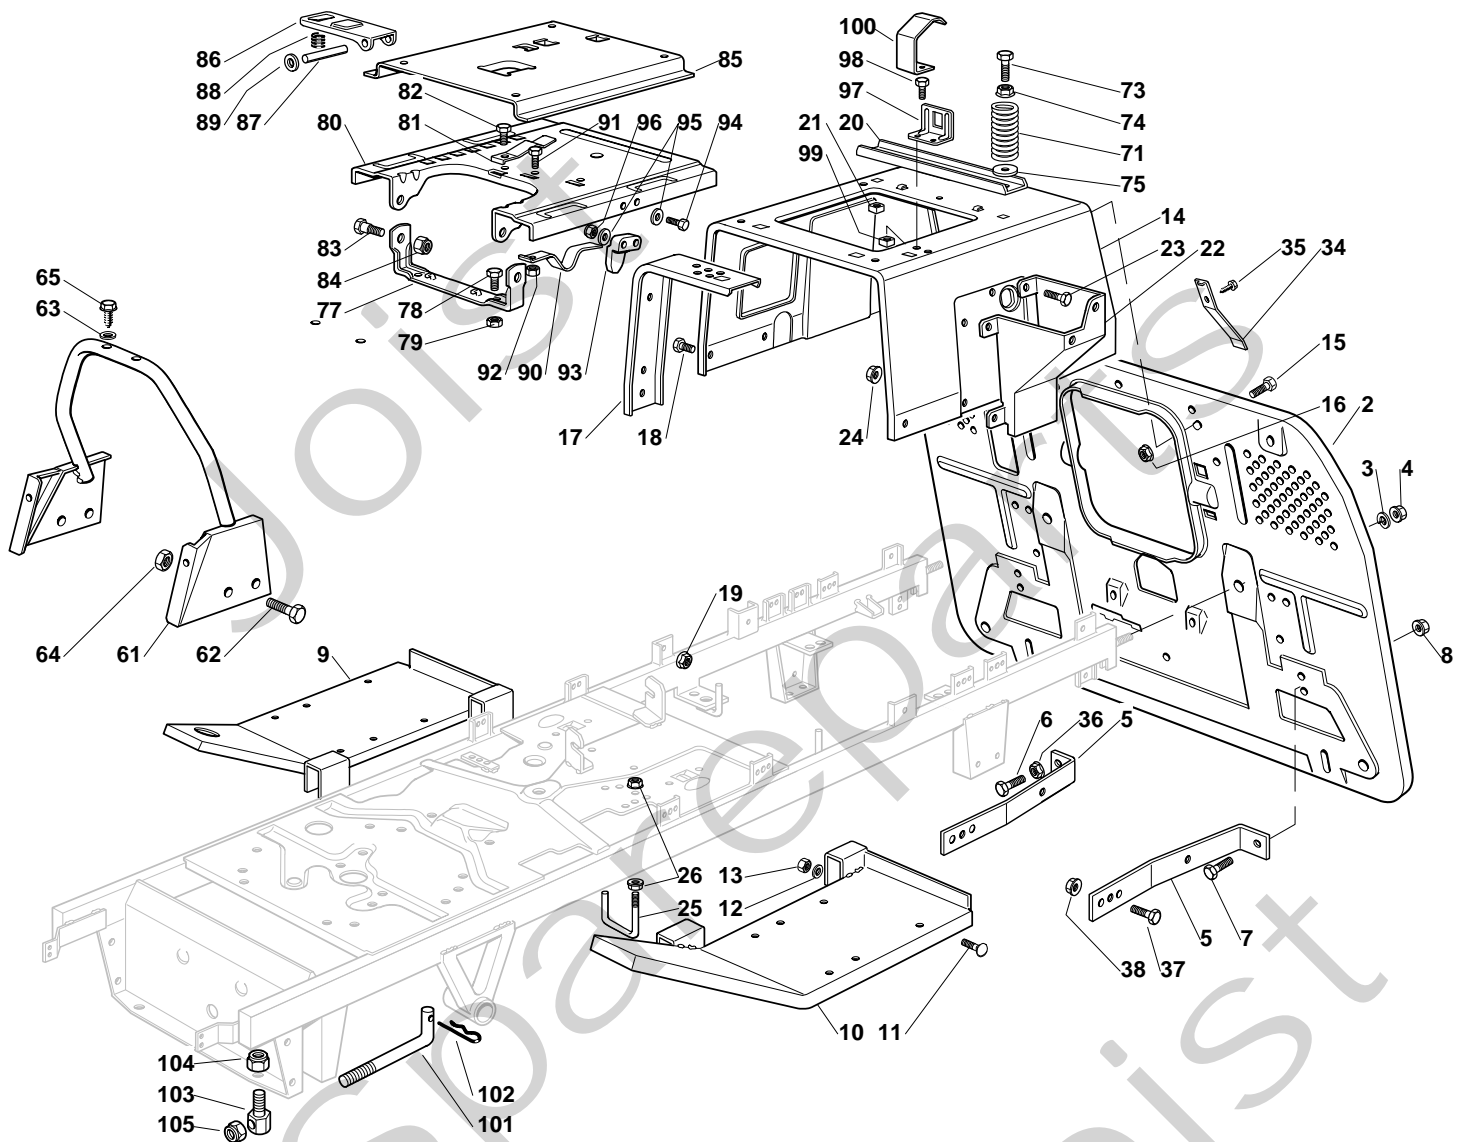

ESTATE GRAND ROYAL

ESTATE GRAND ROYAL

Pos. Fig.	Antal Quantity	Art No Part No	Benämning	Description	Anmärkning Notes
3	2	12585100/0	Grower	Grower	
4	2	12295200/0	Mutter	Nut	
5	2	25774273/1	Reduktion	Stiffening	
6	1	12691100/0	Skruv	Left Screw	
7	3	12793102/0	Skruv	Screw	
8	4	12293201/0	Mutter	Nut	
9	1	382510041/2	Fotsteg-hö Stöd	Right Footboard Support	
10	1	382510043/2	Fotsteg-Vä Stöd	Left Footboard Support	
11	4	12815245/0	Skruv	Screw	
12	4	12523040/0	Bricka	Washer	
13	4	12154510/0	Mutter	Nut	
14	1	325785133/4	Seat Support	Seat Support	
15	5	12791011/0	Skruv	Screw	
16	5	12292102/0	Mutter	Nut	
17	2	25650065/0	Reduktion	Stiffening	
18	6	12791011/0	Skruv	Screw	
19	6	12292102/0	Mutter	Nut	
20	1	25650067/0	Reduktion	Stiffening	
21	2	12360420/0	Mutter	Nut	
22	1	325785137/1	Stöd	Support	
23	4	12791011/0	Skruv	Screw	
24	4	12292102/0	Mutter	Nut	
25	1	25580019/0	Remstyrning	Belt Guide (Hydro)	
26	2	12292102/0	Mutter	Nut	
34	1	25430238/0	Fjäder	Spring	
35	1	12731580/0	Skruv	Screw	
36	1	12293200/0	Mutter	Nut	
37	2	12793102/0	Skruv	Screw	
38	2	12293201/0	Mutter	Nut	
61	1	382650045/0	Chassi	Chassis	
62	4	12792611/0	Skruv	Screw	
63	2	12521330/0	Bricka	Washer	
64	4	12292102/0	Mutter	Nut	
65	2	12731350/0	Skruv	Screw	
71	2	125430257/1	Fjäder	Spring	
73	2	25943001/0	Skruv	Screw	
74	2	12293201/0	Mutter	Nut	
75	2	12523070/0	Bricka	Washer	
77	1	82774207/0	Seat Clamp Support	Seat Clamp Support	
78	2	12792611/0	Skruv	Screw	
79	2	12293201/0	Mutter	Nut	
80	1	25785149/2	Lufffilterhus	Fixed Seat Supp.	
81	1	25430203/0	Fjäder	Spring	
82	1	12731580/0	Skruv	Screw	
83	2	22524970/2	Stift	Pin	
84	2	12155010/0	Mutter	Nut	
85	1	325785147/1	Seat Support	Seat Support	
86	1	325318109/1	Spak	Stop Lever	
87	1	25510000/0	Stift	Pin	
88	1	125430202/1	Fjäder	Spring	
89	2	12604897/0	Bricka	Washer	
90	1	25430223/2	Fjäder	Spring	
91	1	12789000/0	Skruv	Screw	
92	1	12154330/0	Mutter	Nut	
93	1	25060033/0	Fäste	Cam	
94	2	12815050/0	Skruv	Screw	
95	4	12521320/0	Bricka	Washer	
96	2	12154330/0	Mutter	Nut	
97	1	25755025/1	Fästvinkel	Bracket	
98	2	12735110/0	Skruv	Screw	
99	2	12437502/0	Trombocyt	Plate	
100	1	25430255/0	Fjäder	Spring	
101	2	125510119/0	Stång	Tie Rod	
102	2	24487997/0	Bricka	Washer	
103	2	25510040/1	Stift	Pin	
104	2	12155000/0	Mutter	Nut